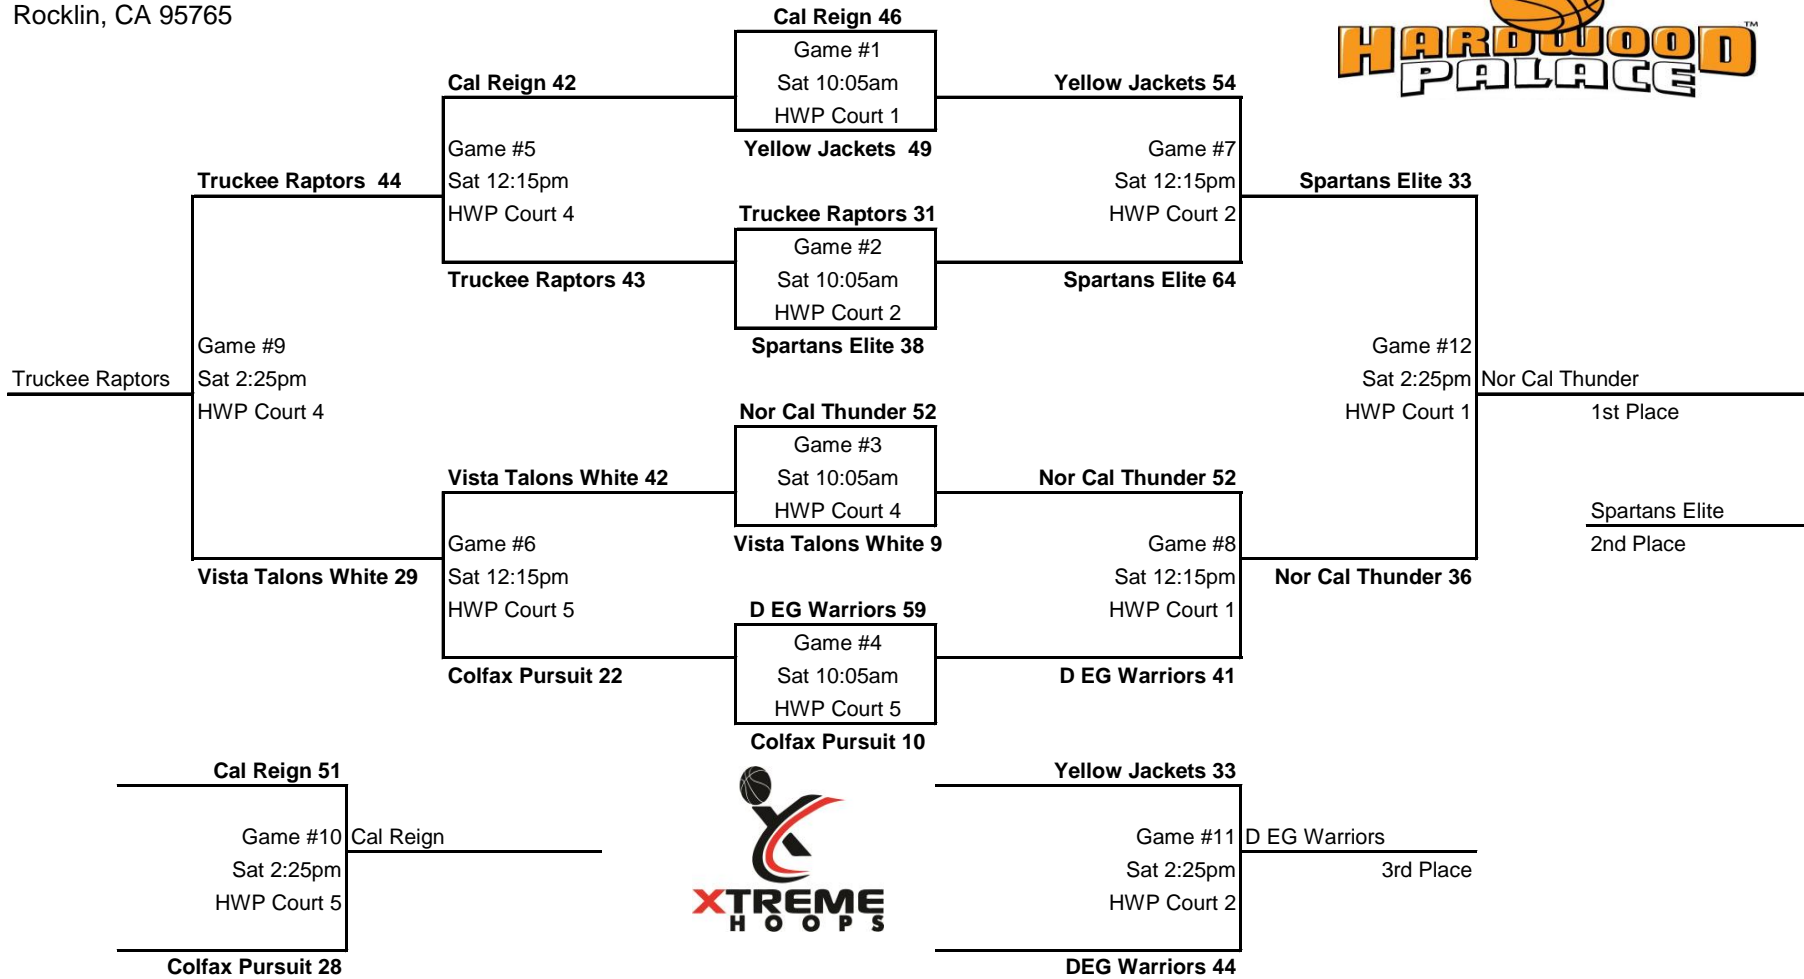

\* Admission \$10.00 (15yrs & Up) \$5.00 (6yrs - 14yrs.) Free (Ages 5 & Under)

**Schedule Information:**

Each team will play a total of (3) games. Best record wins 1st place.

**Locations:**

Hardwood Palace  
 1091 Tinker Road  
 Rocklin, CA 95765

**Location:**  
 Hardwood Palace  
 1091 Tinker Road  
 Rocklin, CA 95765

**Xtreme Hoops "New Years Tip-Off"**  
**January 2nd 2015**  
**6th Grade Boys**

**(8) Team Bracket**

Awards for 1st & 2nd place. Awards and Team Photo presentation after winners last game.  
 Team on top is the home team. When possible the home team will wear light, and visitors wear dark.  
 Coaches should work this out diplomatically before game time.