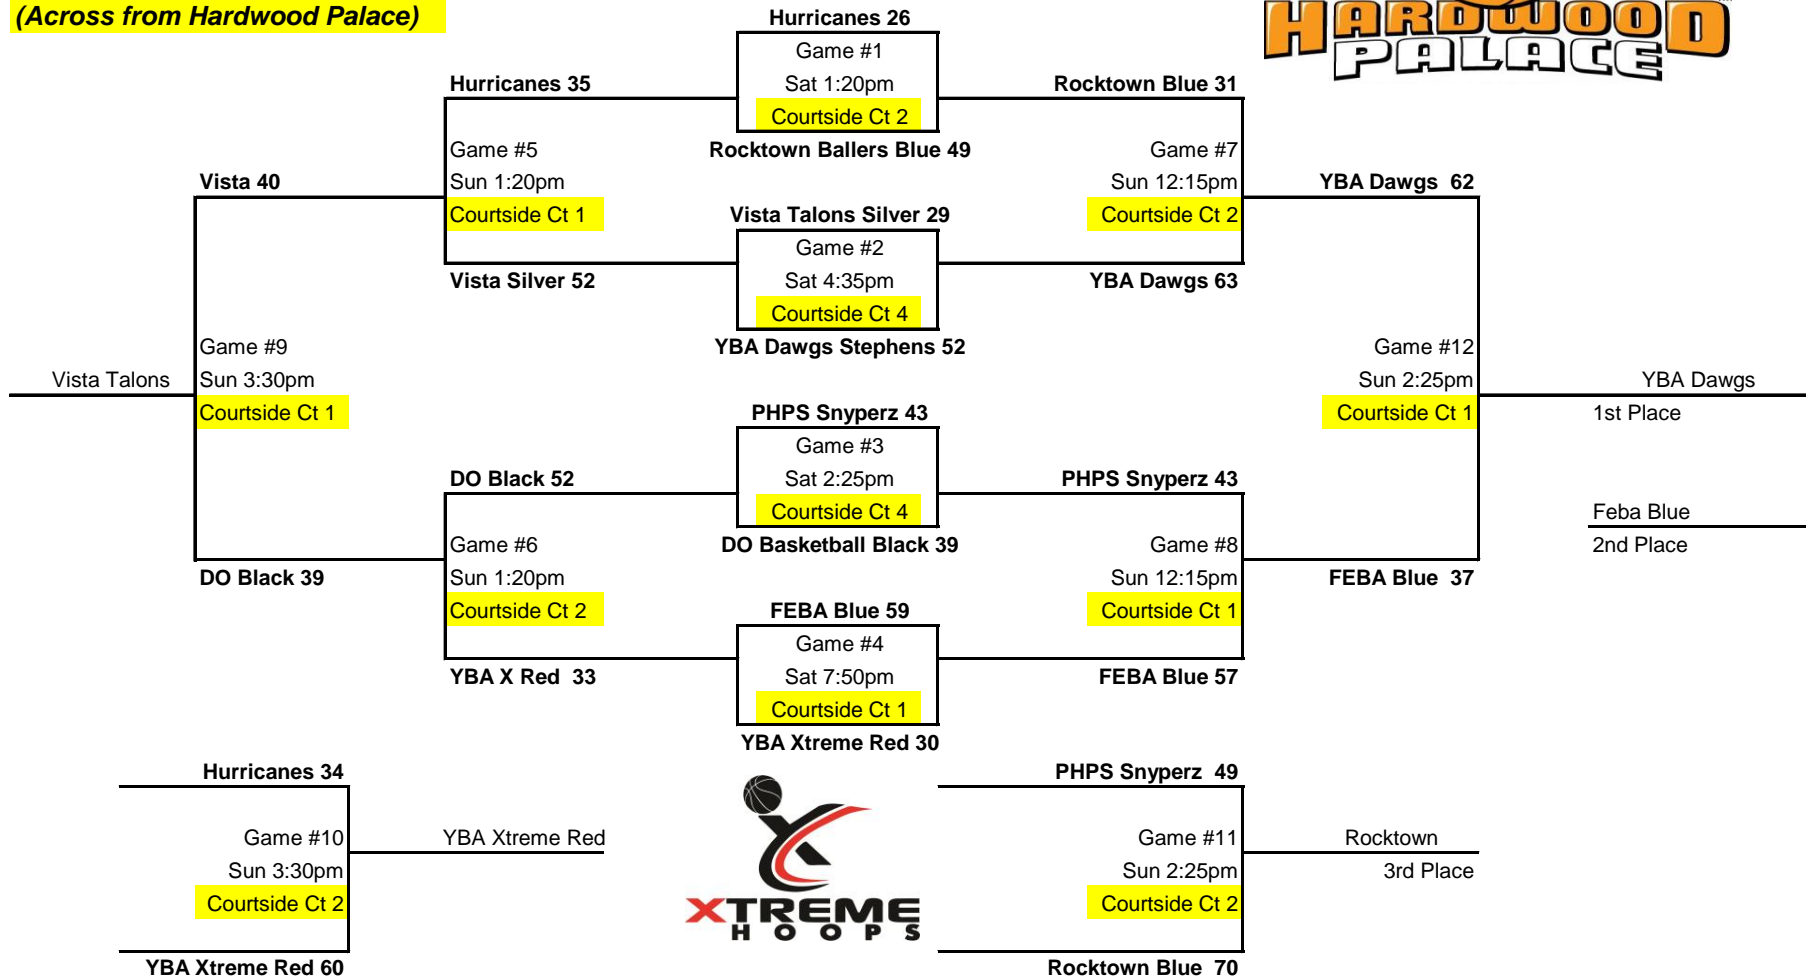

Courtside
1104 Tinker Road
Rocklin, Ca 95765
(Across from Hardwood Palace)

Xtreme Hoops "Sac Area Face Off"
January 25th & 26th 2014
8th Grade Boys "Black Division"

(8) Team Bracket

Awards for 1st & 2nd place. Awards and Team Photo presentation after winners last game.

Team on top is the home team. When possible the home team will wear light, and visitors wear dark.

Coaches should work this out diplomatically before game time.

Saturday Admission: $10.00 (15yrs & Up) $5.00 (6yrs - 14yrs.) Free (Ages 5 & Under)

Sunday Admission: $5.00 (15yrs & Up) $3.00 (6yrs - 14yrs.) Free (Ages 5 & Under)