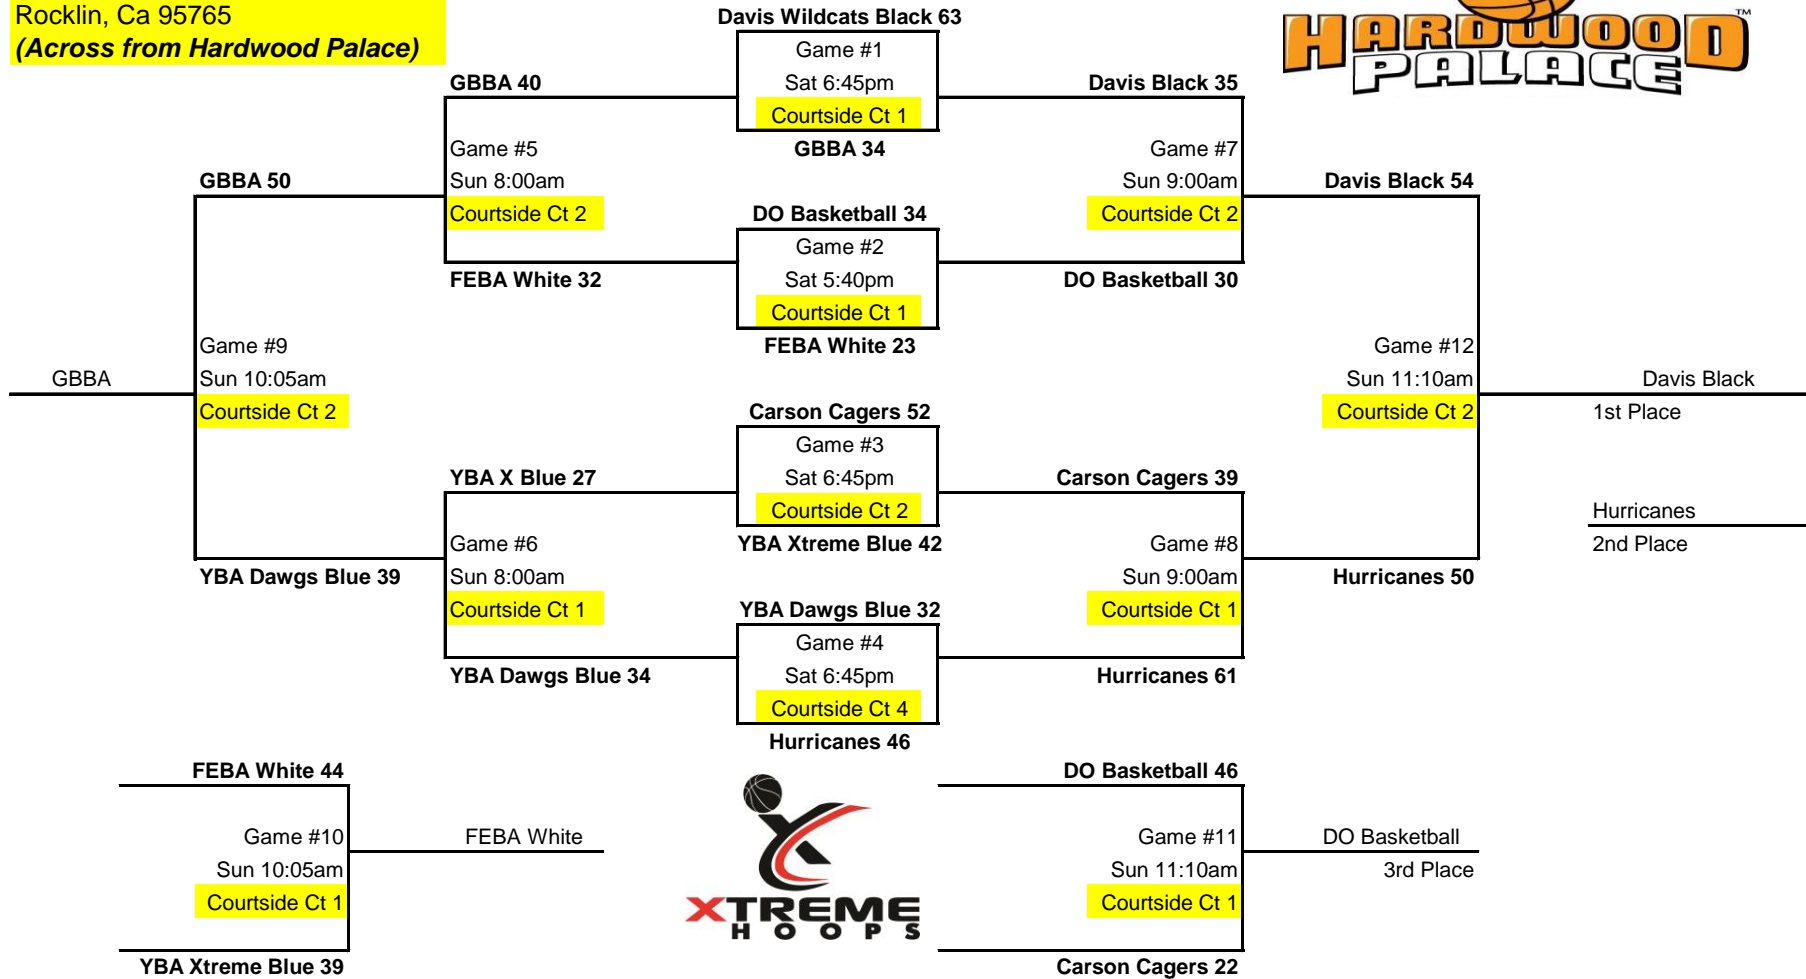

**Location:**

Courtside  
 1104 Tinker Road  
 Rocklin, Ca 95765  
 (Across from Hardwood Palace)

**Xtreme Hoops "Sac Area Face Off"  
 January 25th & 26th 2014  
 7th Grade Boys "Black Division"**

**(8) Team Bracket**