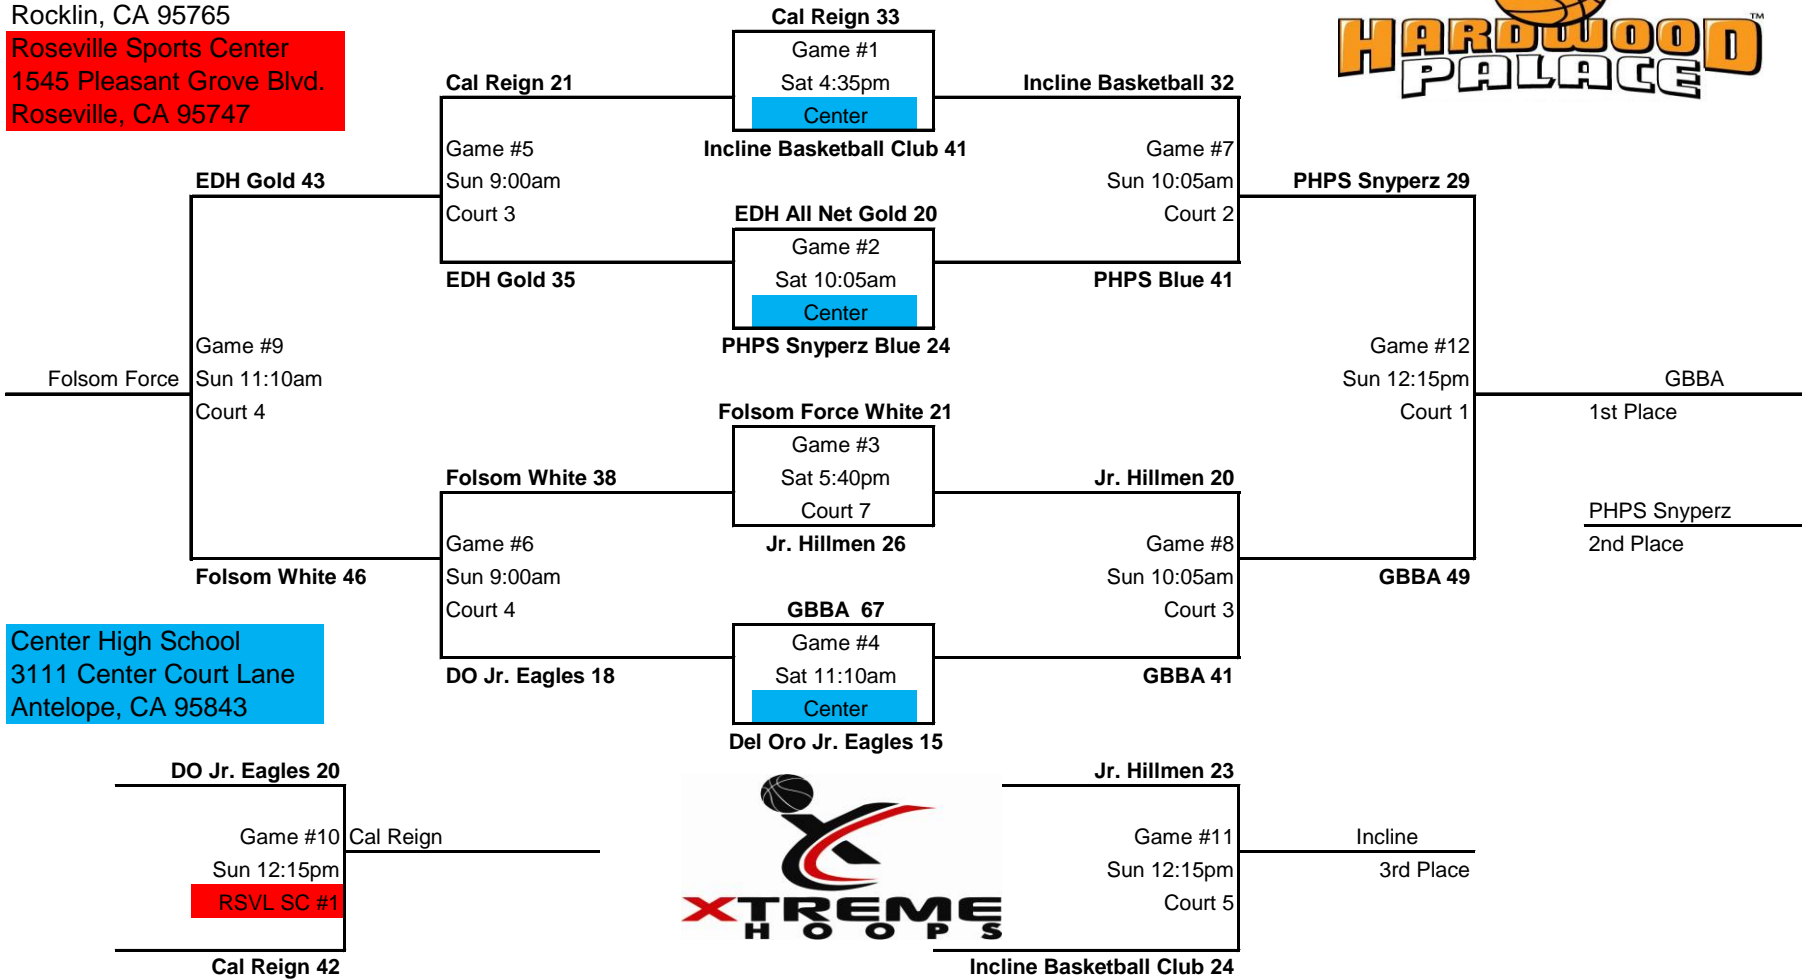

(8) Team Bracket

Awards for 1st & 2nd place. Awards and Team Photo presentation after winners last game.

Team on top is the home team. When possible the home team will wear light, and visitors wear dark.