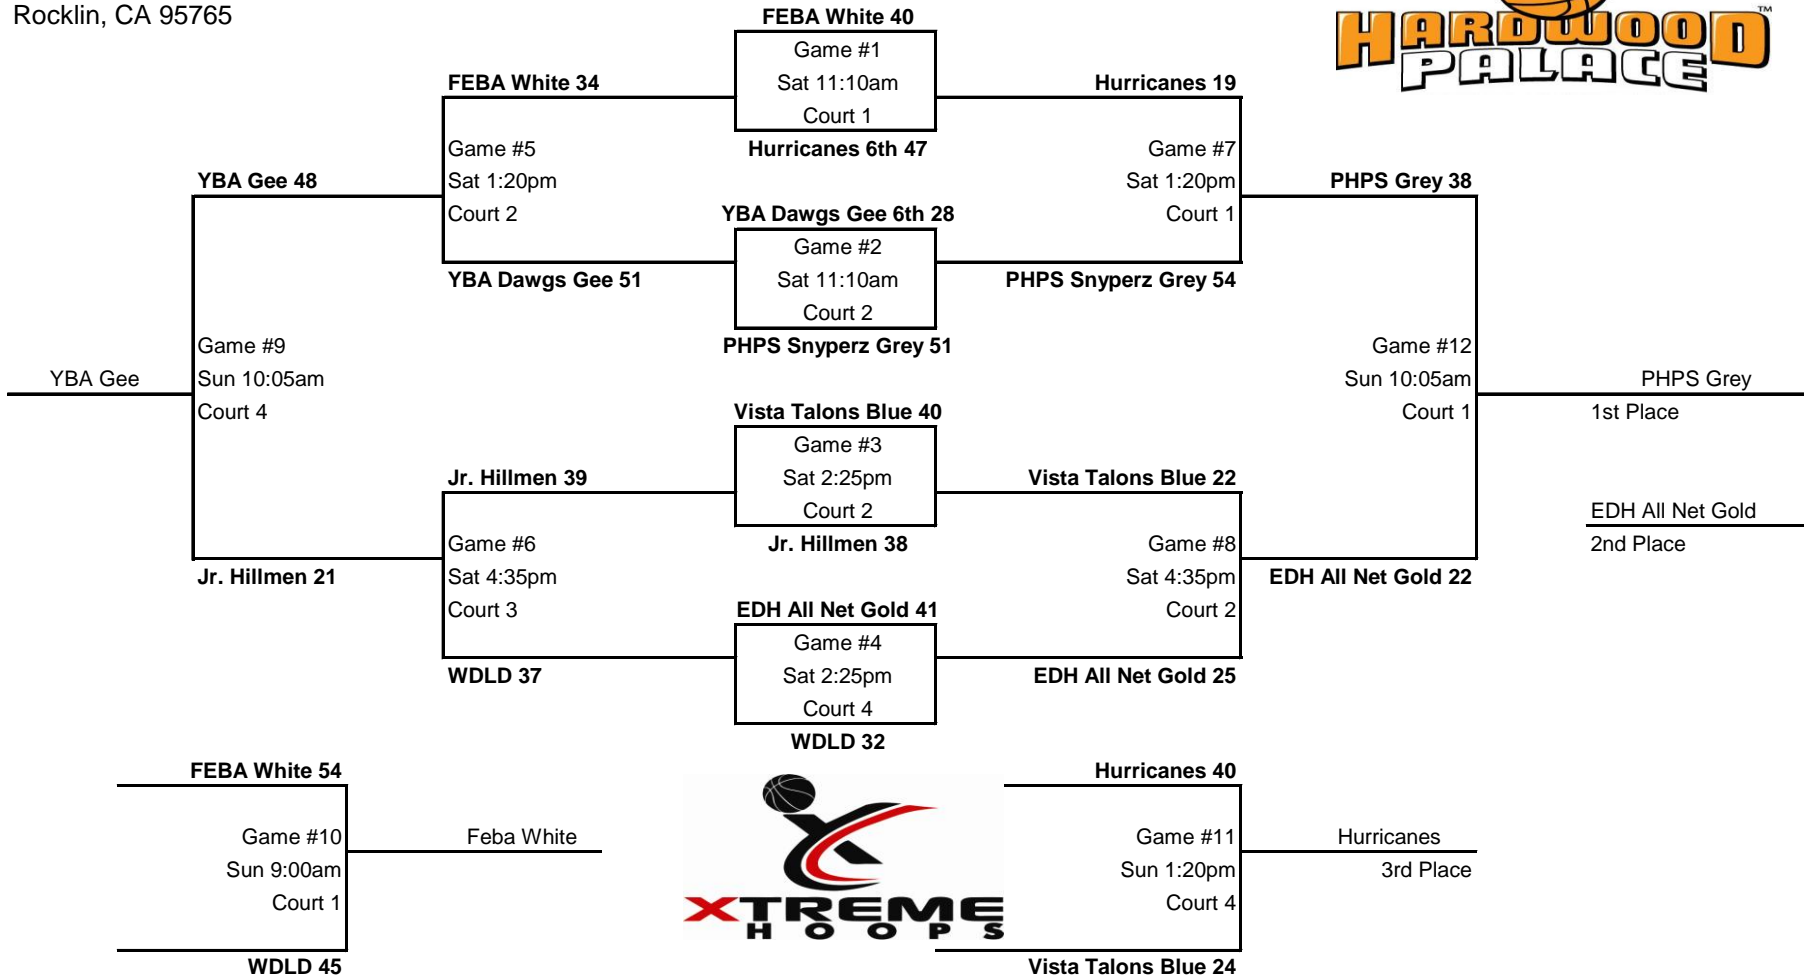

Location:
Hardwood Palace
1091 Tinker Road
Rocklin, CA 95765

Xtreme Hoops "Nothin But Net"
February 23rd & 24th 2013
6th & 7th Grade Boys "Purple Division"

(8) Team Bracket

Awards for 1st & 2nd place. Awards and Team Photo presentation after winners last game.
Team on top is the home team. When possible the home team will wear light, and visitors wear dark.
Coaches should work this out diplomatically before game time.

Saturday Admission: $10.00 (15yrs & Up) $5.00 (6yrs - 14yrs.) Free (Ages 5 & Under)

Sunday Admission: $5.00 (15yrs & Up) $3.00 (6yrs - 14yrs.) Free (Ages 5 & Under)