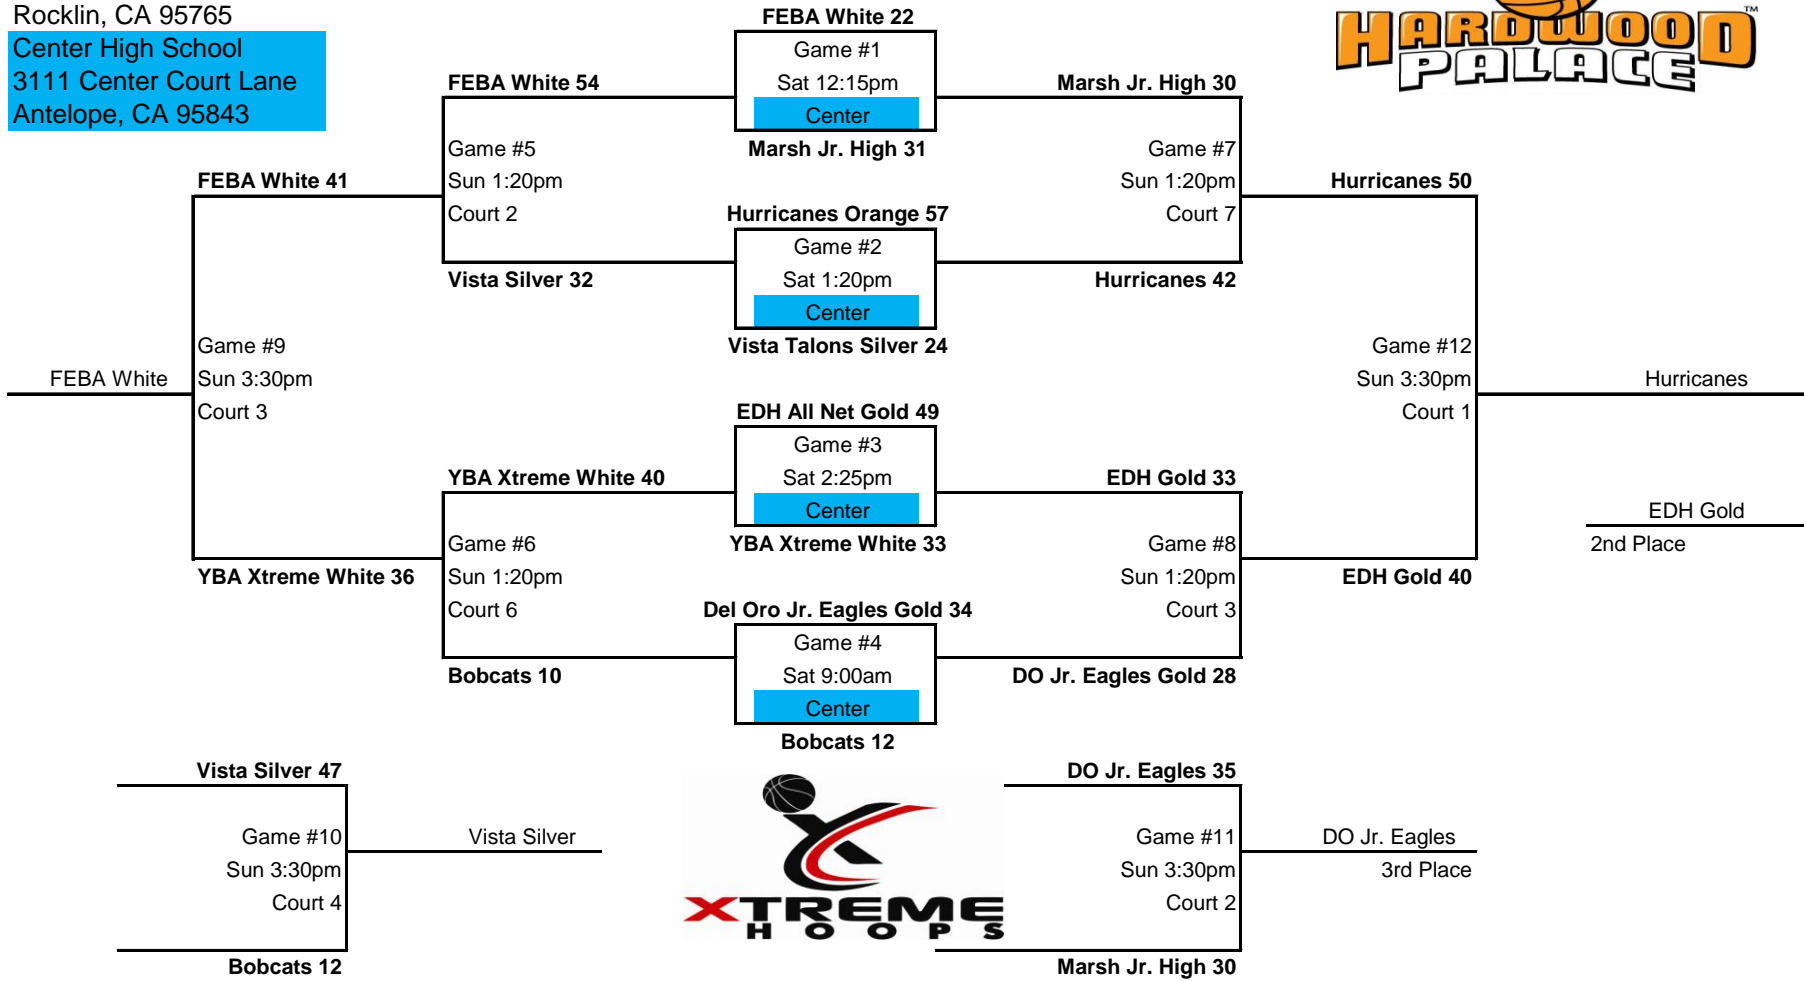

(8) Team Bracket

Awards for 1st & 2nd place. Awards and Team Photo presentation after winners last game.

Team on top is the home team. When possible the home team will wear light, and visitors wear dark.